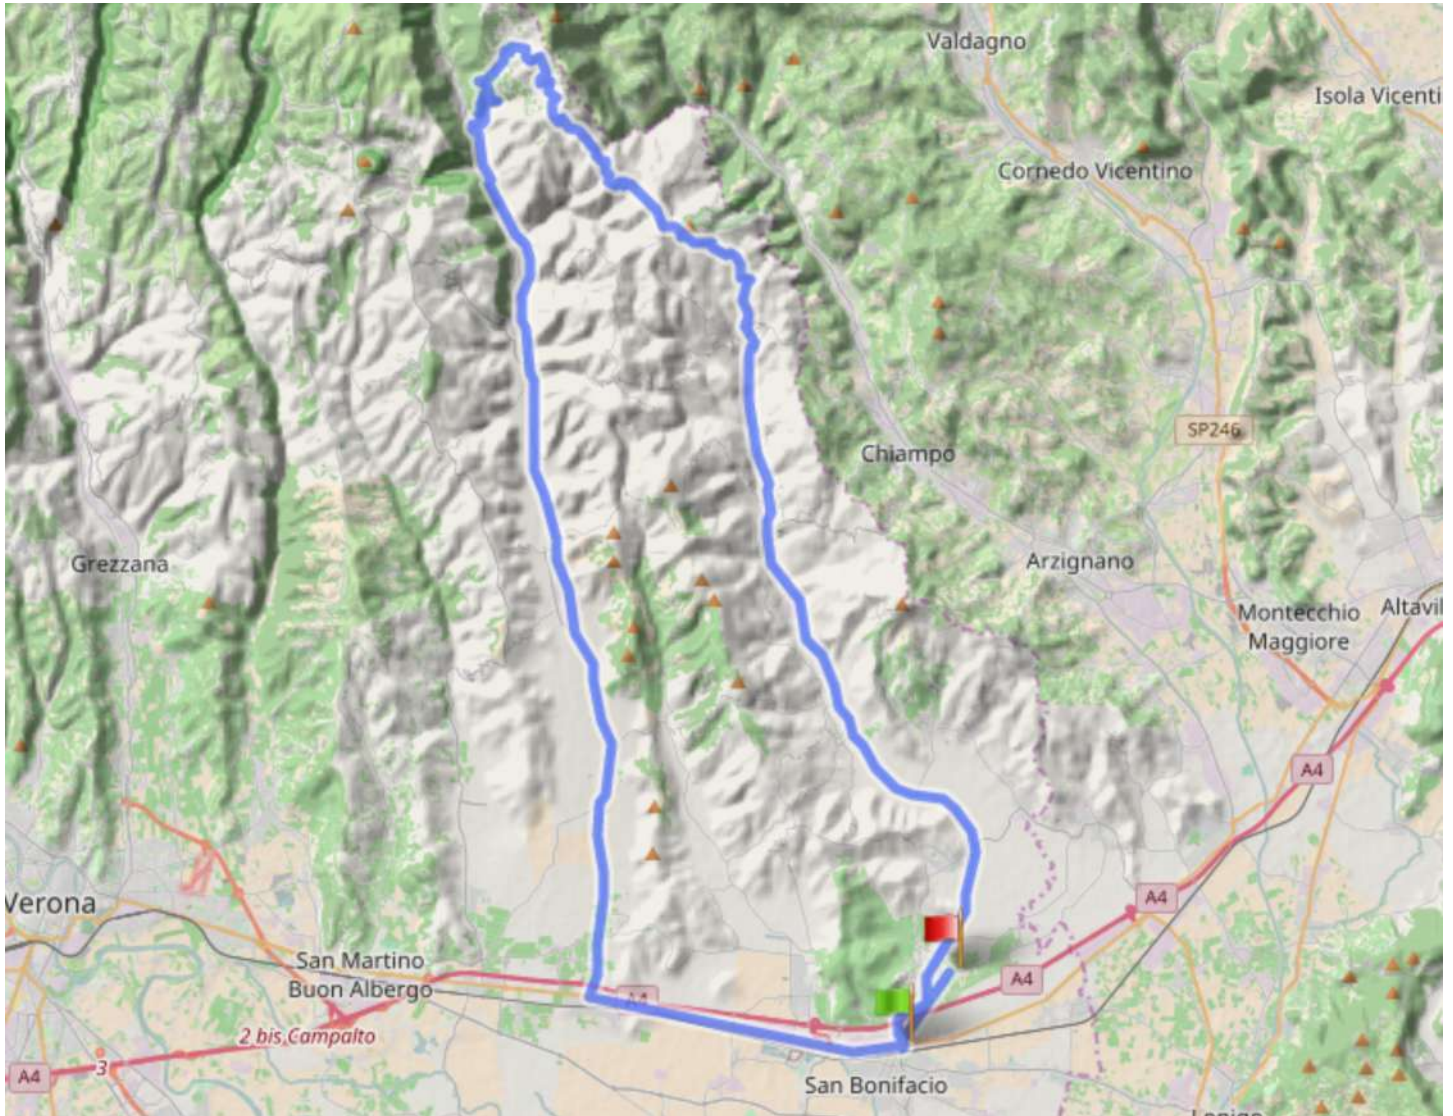

ROAD BIKE circular path « Cimbri Tour »

Altitude Difference

1.184 m

Total Ascent

1.350 m

Distance

77 km