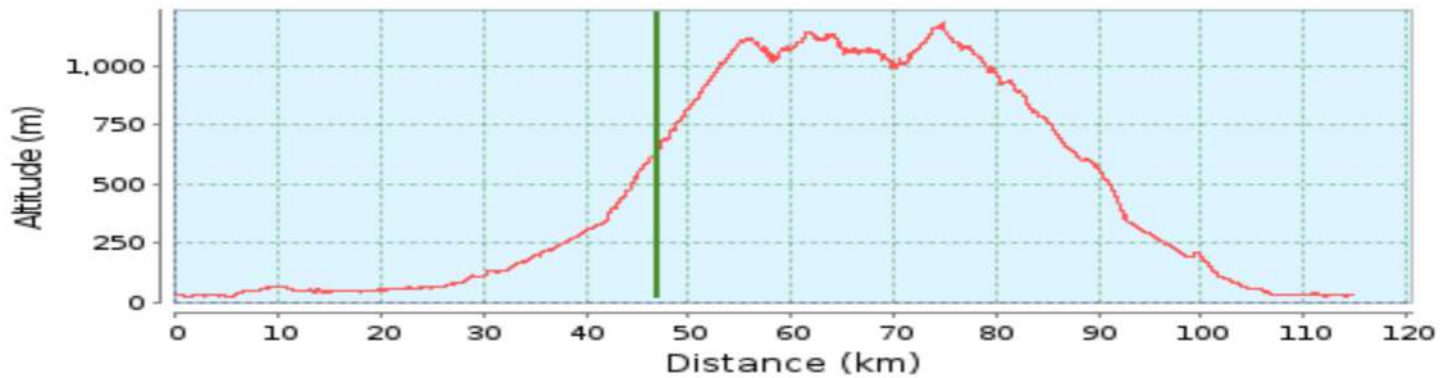

ROAD BIKE circular path « Lessinia Park »

Altitude Difference

1.162 m

Total Ascent

1.801 m

Distance

115 km