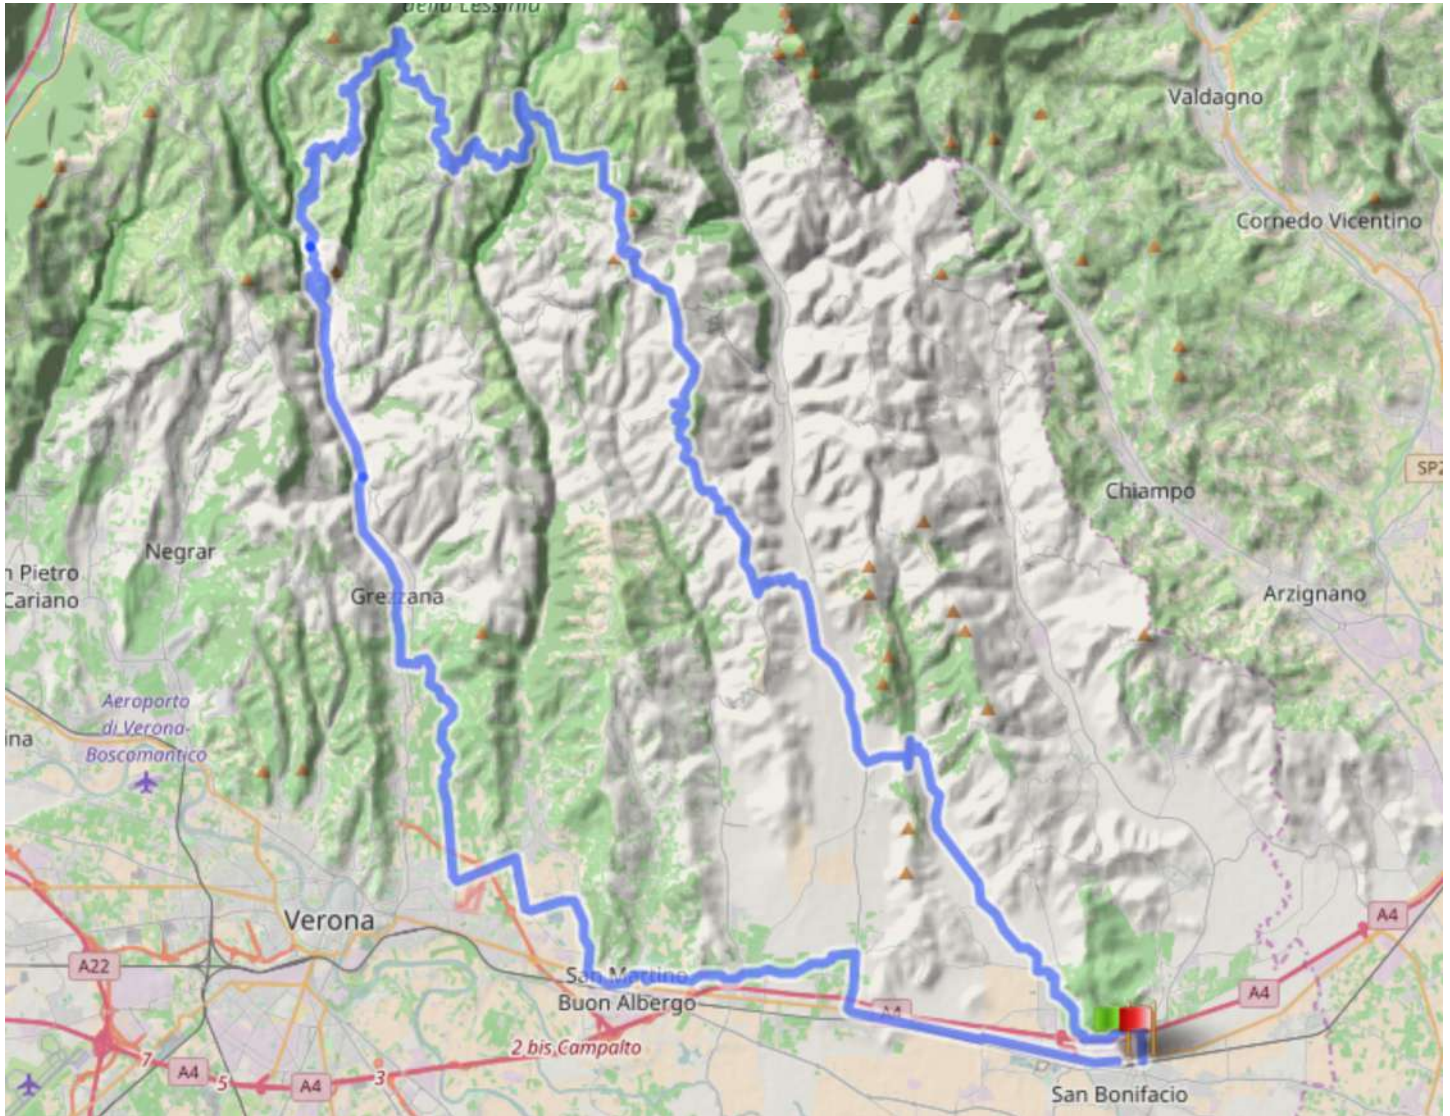

ROAD BIKE circular path « Lessinia Park »

Altitude Difference

1.162 m

Total Ascent

1.801 m

Distance

115 km