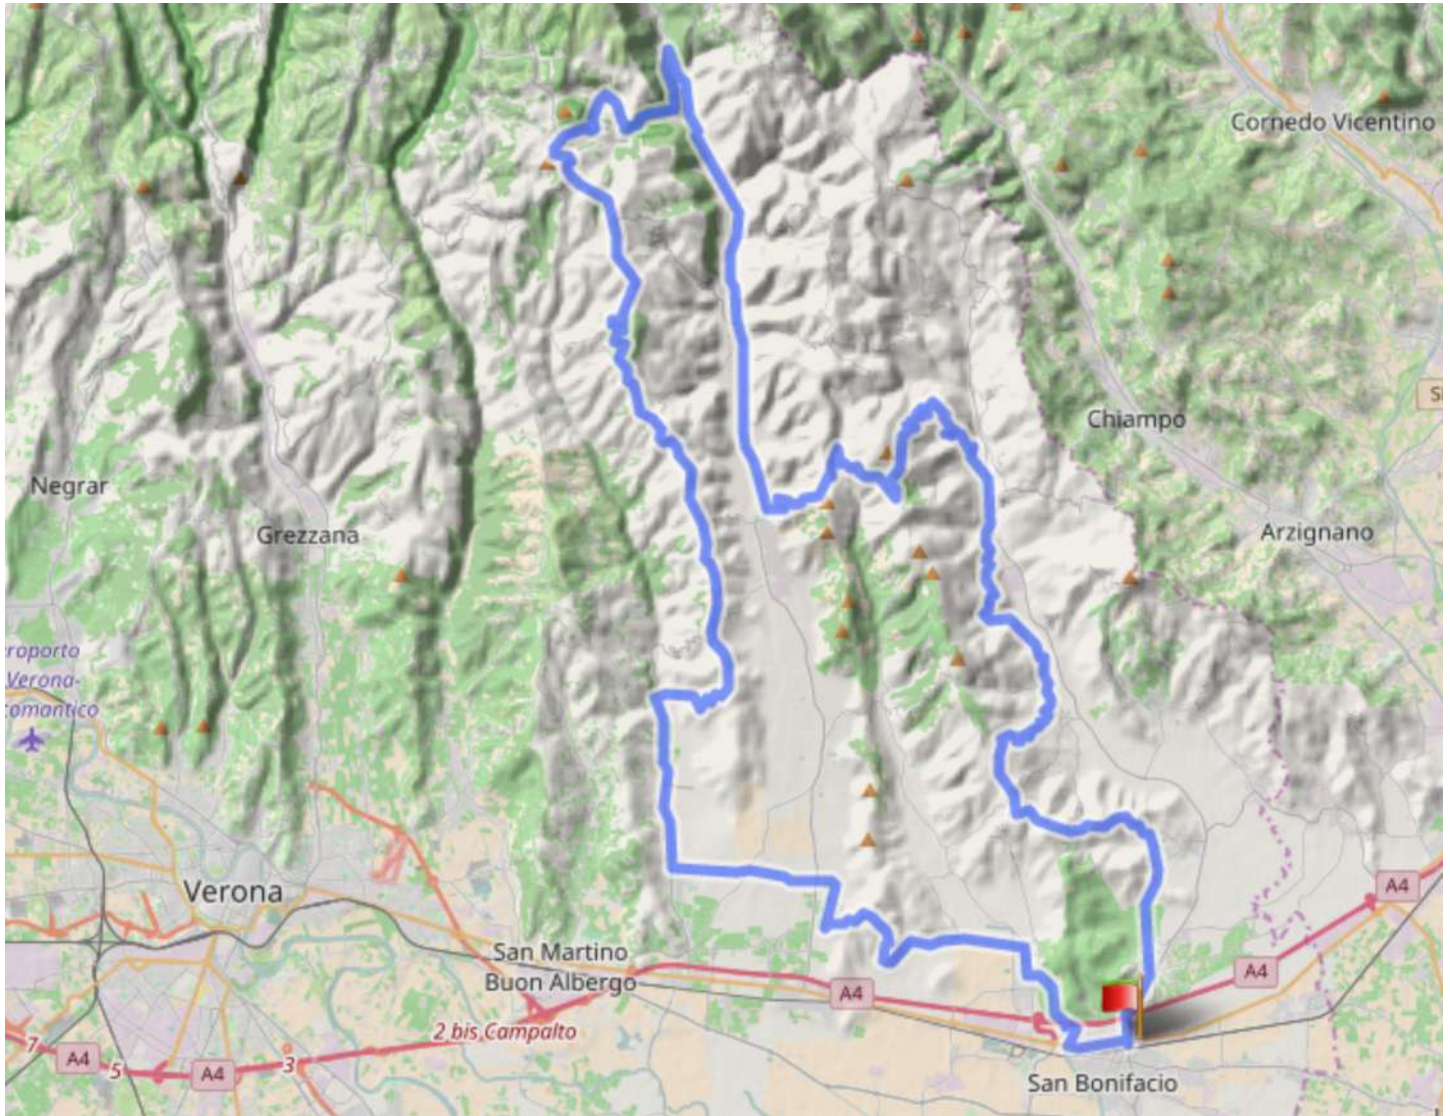

ROAD BIKE circular path « San Mauro di Saline »

Altitude Difference

1.057 m

Total Ascent

2.117 m

Distance

96 km