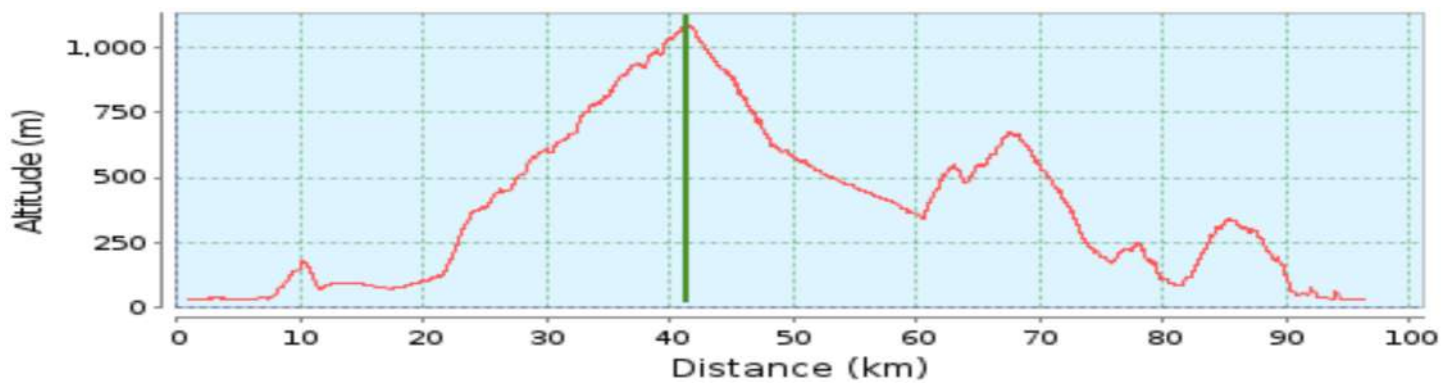

ROAD BIKE circular path « San Mauro di Saline »

Altitude Difference

1.057 m

Total Ascent

2.117 m

Distance

96 km