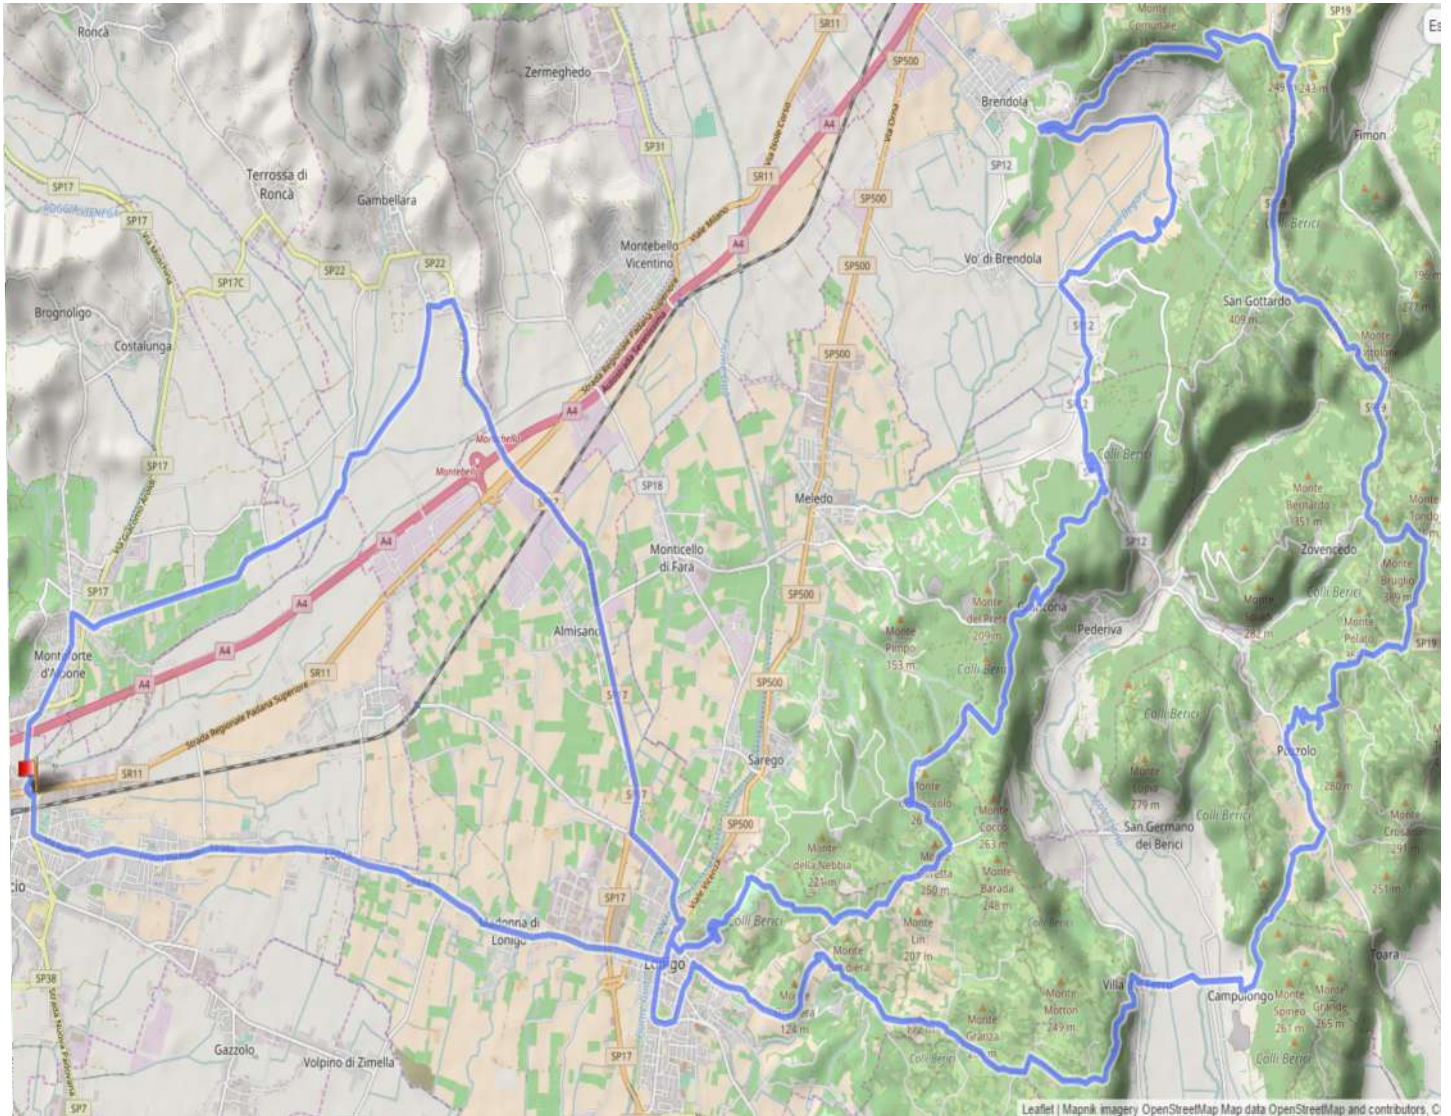

ROAD BIKE circular path « Brendola and around »

Altitude Difference

373 m

Total Ascent

1.210 m

Distance

80 km