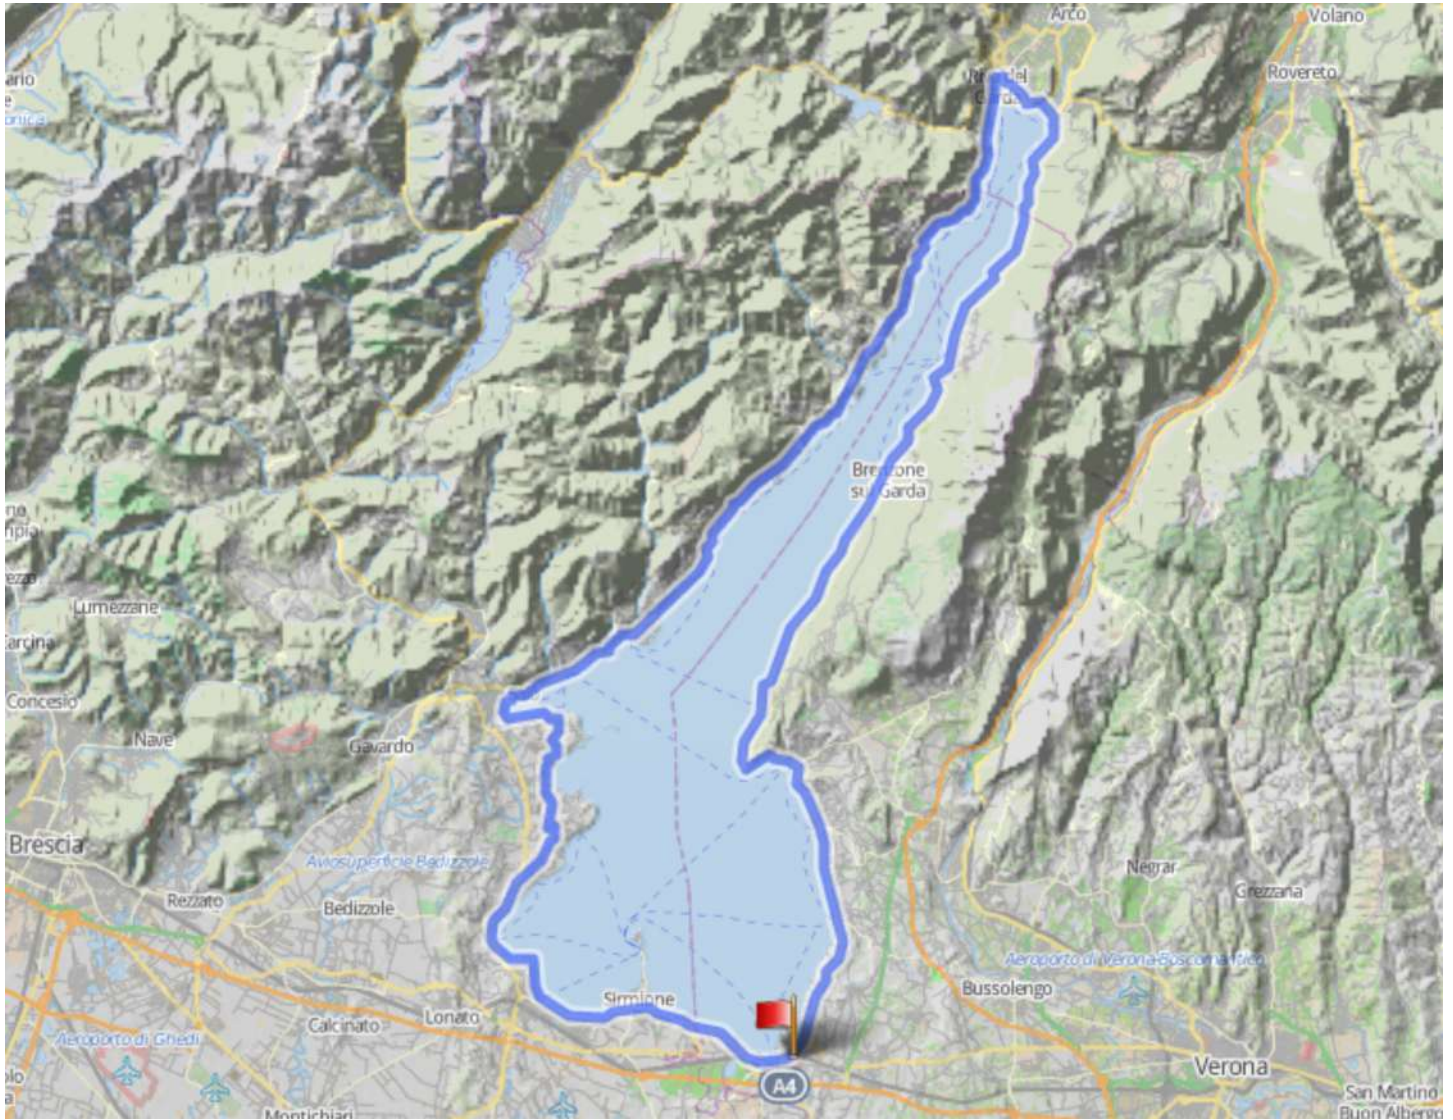

ROAD BIKE circular path « Tour of Lake Garda »

Altitude Difference

390 m

Total Ascent

2.906 m

Distance

142 km