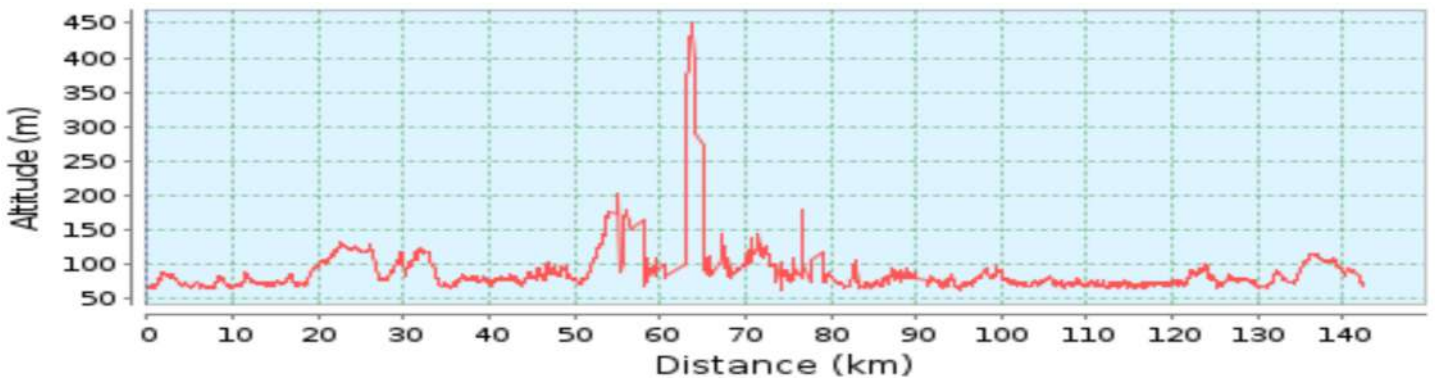

ROAD BIKE circular path « Tour of Lake Garda »

Altitude Difference

390 m

Total Ascent

2.906 m

Distance

142 km