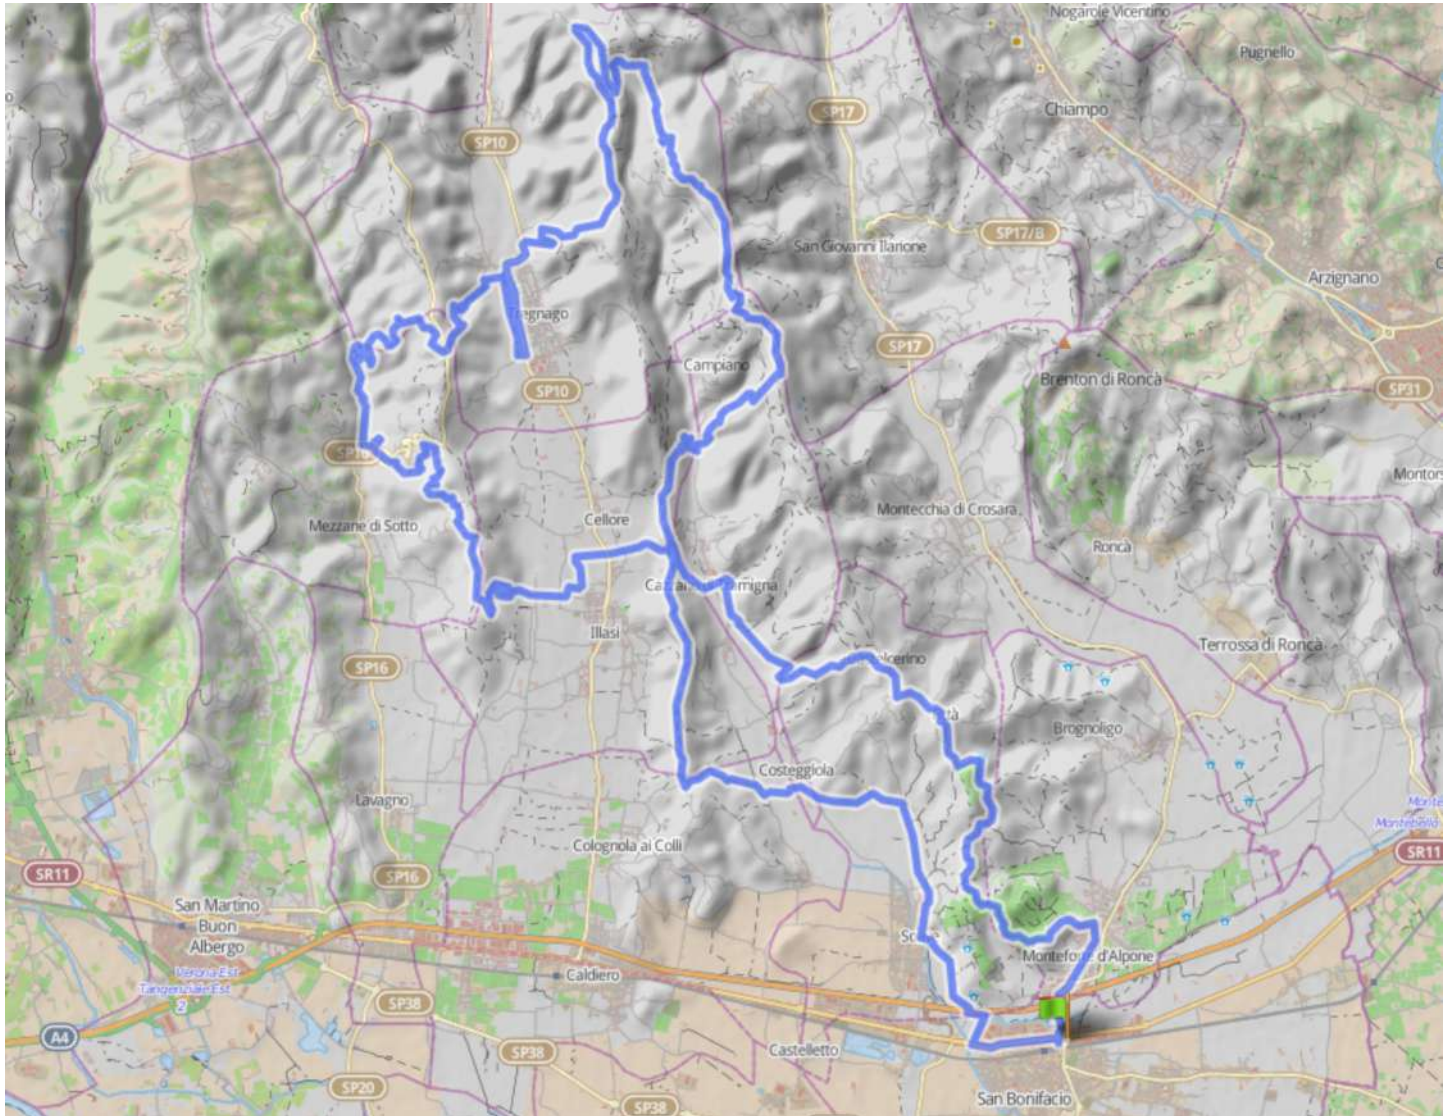

MTB circular path « Among the Valleys »

Altitude Difference

733 m

Total Ascent

2.136 m

Distance

75 km